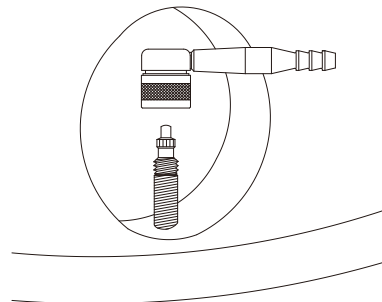

VL-PE005

- Disc wheel 90 degree adapter.
- Special design to be match convenient when pumping on disc wheel.

- ▶ Disc wheel 90 degree adapter
- ▶ Fix Presta valve rim
- ▶ Material: Alloy 6061-T6 CNC made
- ▶ Weight: 9.6g
- ▶ Color: black anodize

 **FOURIERS**
www.fouriers-bike.com

VL-PE005

- 碟輪專用氣嘴轉接器，獨特90度折彎設計，讓碟輪使用者能更容易打氣。

- ▶ 碟輪輪圈90度轉接氣嘴
- ▶ 適用法式氣嘴胎
- ▶ 材質：鋁合金6061-T6 CNC
- ▶ 重量：9.6克
- ▶ 顏色：黑色，銀色

 **FOURIERS**
www.fouriers-bike.com