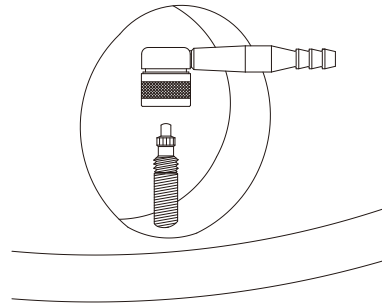

VL-PE005

- Disc wheel 90 degree adapter.
- Special design to be match convenient when pumping on disc wheel.

- ▶ Disc wheel 90 degree adapter
- ▶ Fix Presta valve rim
- ▶ Material: Alloy 6061-T6 CNC made
- ▶ Weight: 9.6g
- ▶ Color: black anodize

 **FOURIERS**
www.fouriers-bike.com

VL-PE005

- 碟輪專用氣嘴轉接器，獨特90度折彎設計，讓碟輪使用者能更容易打氣。

- ▶ 碟輪輪圈90度轉接氣嘴
- ▶ 適用法式氣嘴胎
- ▶ 材質：鋁合金6061-T6 CNC
- ▶ 重量：9.6克
- ▶ 顏色：黑色，銀色

 **FOURIERS**
www.fouriers-bike.com